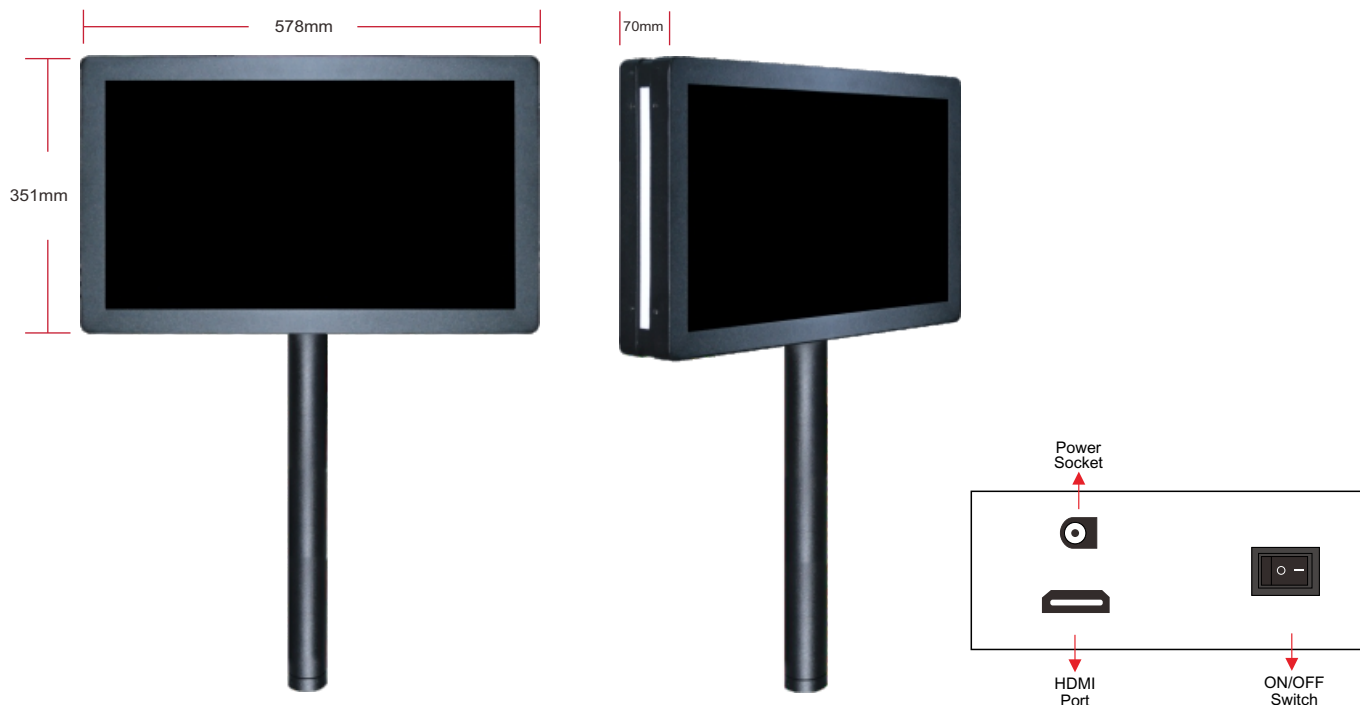

**Key Features:**

- 23.8 inch LCD Monitor
- 1920x1080 resolution
- 89/89/89/89 viewing angle
- HDMI input
- 7-24 hours operation
- 2 High Quality Speakers
- DC power cable(both with fixed screws)
- 30cm Pole, Mounting system, LED strips

# 23.8" Double Side LCD Monitor

RCS-240DM

## Specifications

DISPLAY	Panel Model	23.8inch TFT LED
	Max Resolution	1920x1080
	Aspect Ratio	16:9
	Pixel Pitch	0.2745x0.2745
	Viewing Angle	89/89/89/89
	Contrast Ratio	1000:1
	Brightness	300cd/m <sup>2</sup>
	Response Time	15ms
	Display Area (mm)	527.04x296.46mm
	Panel Size(mm)	543x317.4x11.6mm
	Screen Weight	2.27Kg
Lamp Type	WLED	
INTERFACE	1*HDMI input	
	1*DC input	
	Up to 1920x1080@60Hz	
VGA Switch	480i,480p,720i,720p,1080i,1080p	
Power on/off		
DESIGN	Color	Matte Black

ON-SCREEN DISPLAY LANGUAGES	English, French, German, Italian, Polish, Russian, Simplified Chinese, Spanish, Turkish, Arabic, Japanese, Traditional Chinese etc.	
DISPLAY MODE	Portrait & Landscape	
POWER	Mains Power Consumption DC 12V 7A, 50-60 Hz 31W	
DIMENSION & WEIGHT	Machine Size	578x70x351mm
	Machine Weight	12KG
	Carton Size	900x185x540mmmm
	Carton Weight	13.2KG
	Wooden Case Size	950x930x590mm(5PCS)
Wooden Case Weight	118KG	
OTHER	Regulatory Approvals CE, FCC, ROHS, HDMI certificates	
Warranty	2 years warranty	
ACCESSORIES	Power supply	x1 (DC adaptor/ DC cable)
	HDMI cable	x1
	Remote Controller	x1
	Screws	